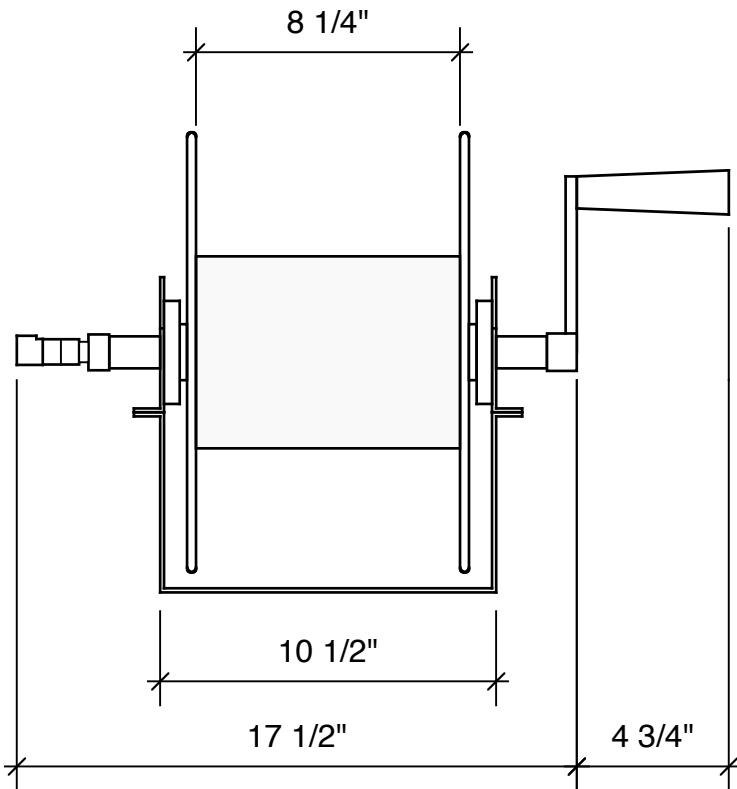

MAGIKIST

MR100SS Hose Reel
Dimensional Drawing

FRONT VIEW

SIDE VIEW

BOTTOM VIEW

All dimensions are $\pm 1/8"$.
All dimensions are subject to change without notice.