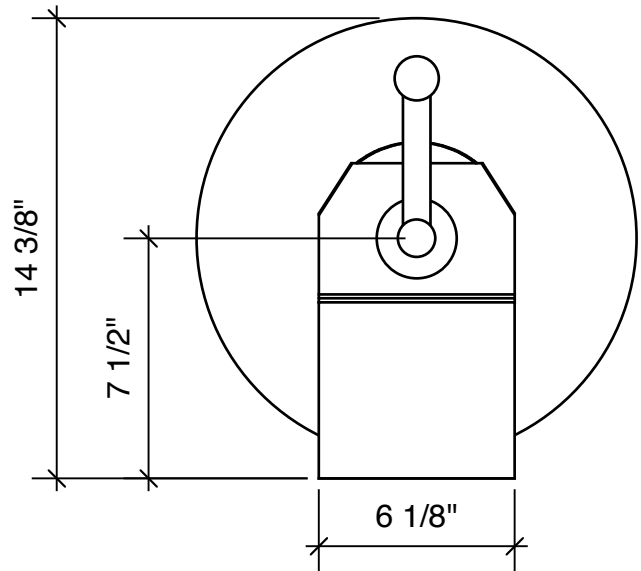

MAGIKIST

MR100SS Hose Reel
Dimensional Drawing

FRONT VIEW

SIDE VIEW

BOTTOM VIEW

All dimensions are $\pm 1/8"$.
All dimensions are subject to change without notice.