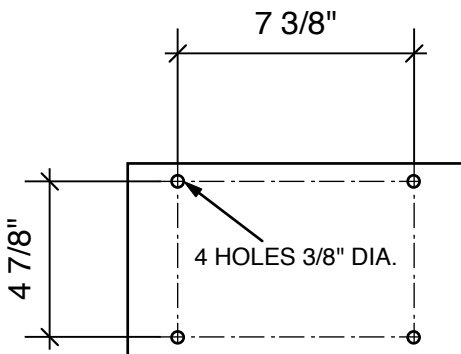

MAGIKIST

MR100SS Hose Reel
Dimensional Drawing

FRONT VIEW

SIDE VIEW

BOTTOM VIEW

All dimensions are $\pm 1/8"$.
All dimensions are subject to change without notice.