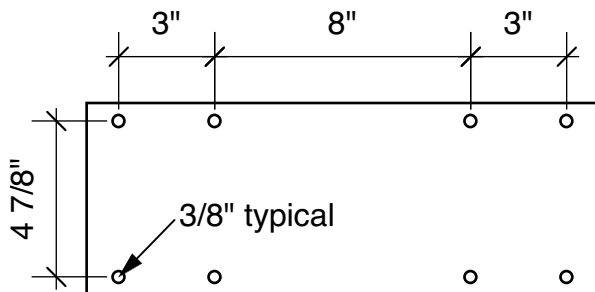

**MAGIKIST**

**MR300SS Hose Reel**  
**Dimensional Drawing**

**FRONT VIEW**

**SIDE VIEW**

**BOTTOM VIEW**

All dimensions are  $\pm 1/8"$ .  
All dimensions are subject to change without notice.