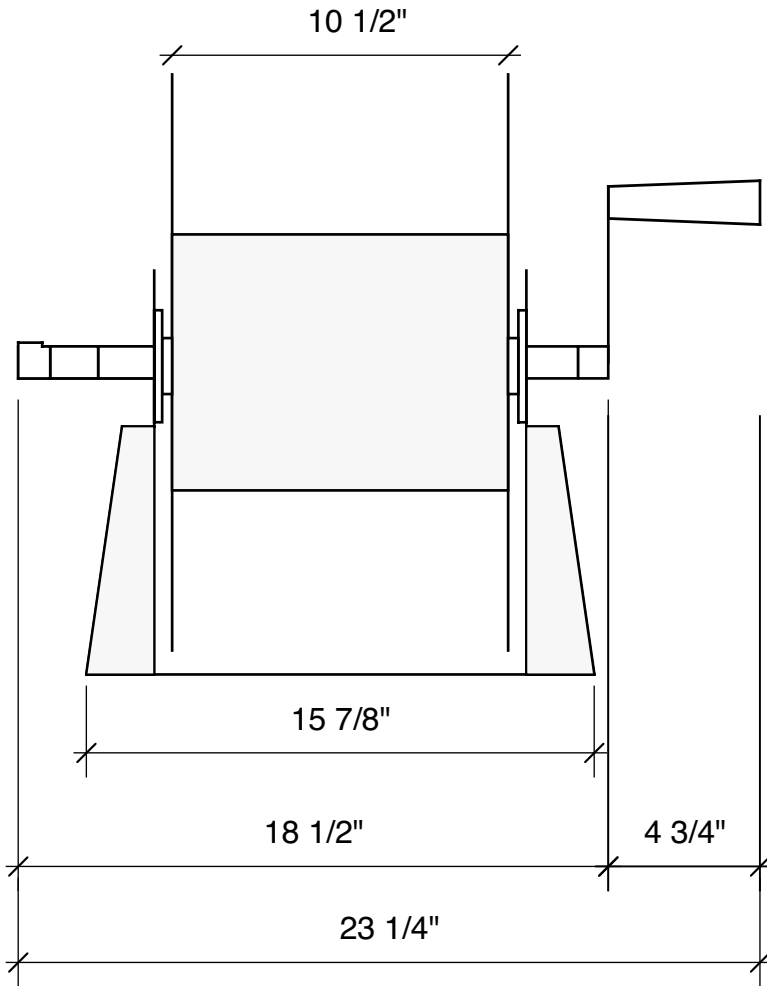

**MAGIKIST**

**MR300SS Hose Reel**  
**Dimensional Drawing**

**FRONT VIEW**

**SIDE VIEW**

**BOTTOM VIEW**

All dimensions are  $\pm 1/8"$ .  
All dimensions are subject to change without notice.