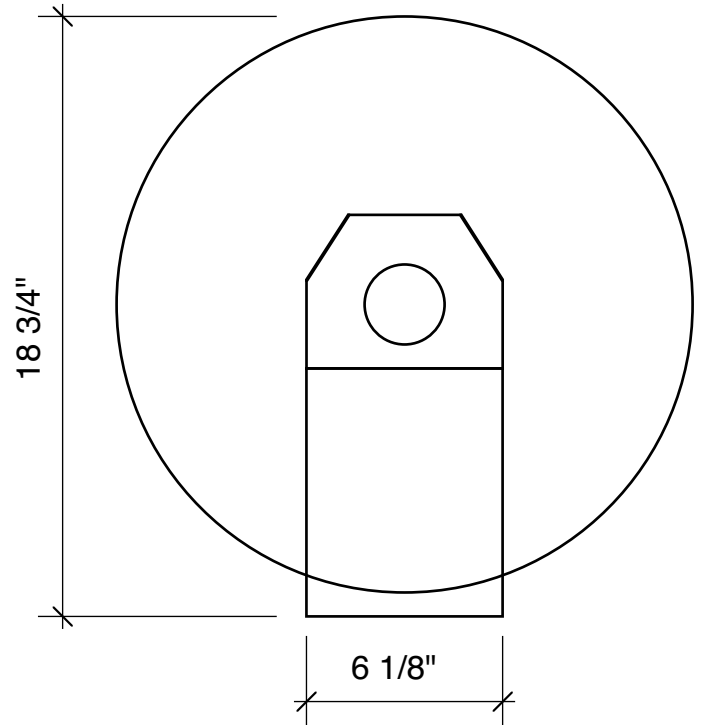

**MAGIKIST**

**MR300SS Hose Reel**  
**Dimensional Drawing**

**FRONT VIEW**

**SIDE VIEW**

**BOTTOM VIEW**

All dimensions are  $\pm 1/8"$ .  
All dimensions are subject to change without notice.